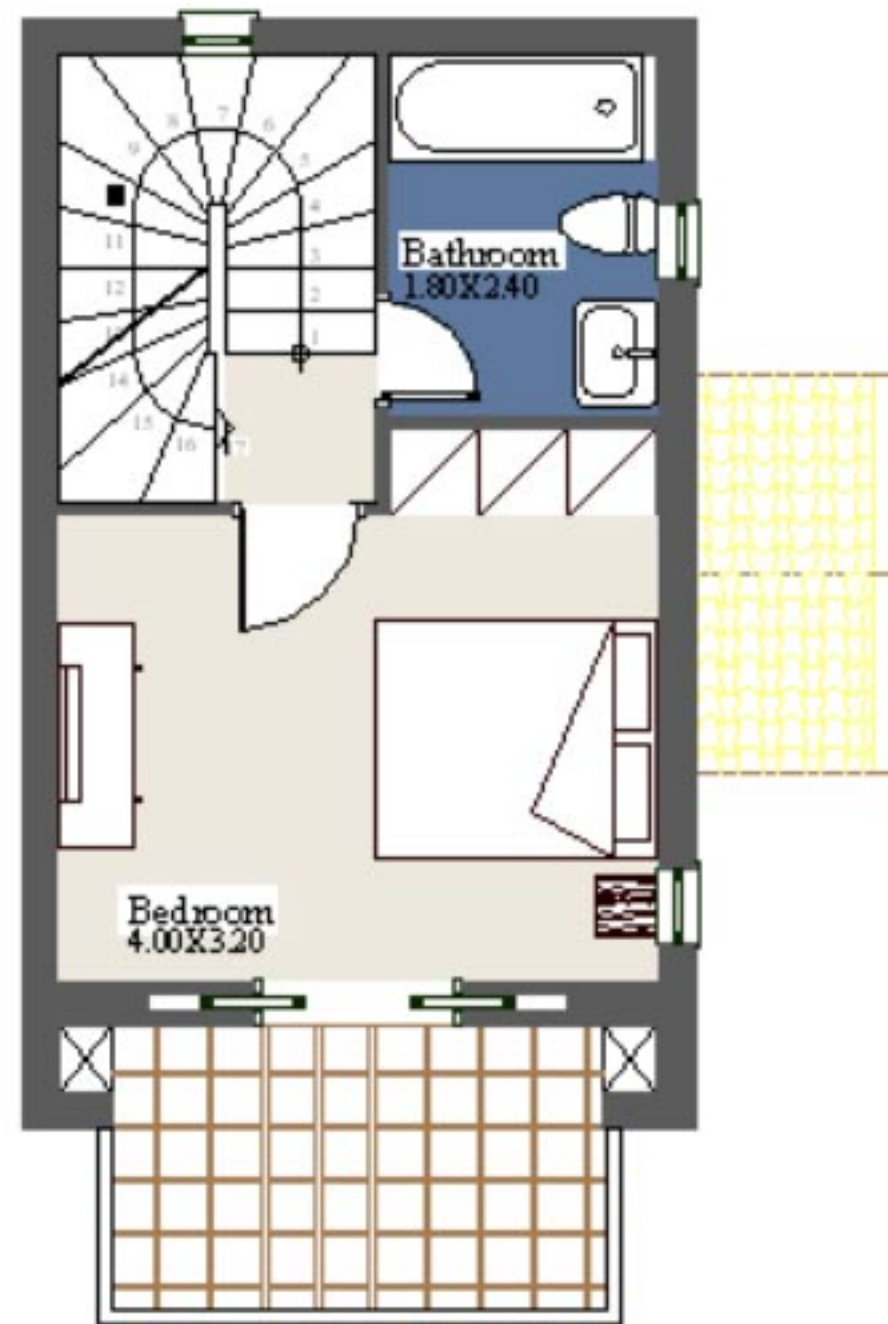

PROPERTY A

BASEMENT

GROUND FLOOR

FIRST FLOOR

PROPERTY A					
	K1		K1		
Basement	sq.M. 33.53	Terrace	sq.M. 6.41	Parking	yes
Ground Floor	sq.M. 33.53	Patio	sq.M. 16.84	Heating	yes
First Floor	sq.M. 30.38	Garden	sq.M. 10.38	Air Condition	yes
TOTAL	sq.M. 97.44				

MAISONNETTES TYPE A

BASEMENT sq.M. 33.53

MAISONNETTES TYPE A

GROUND FLOOR sq.M. 33.53

MAISONNETTES TYPE A

FIRST FLOOR sq.M. 30.38