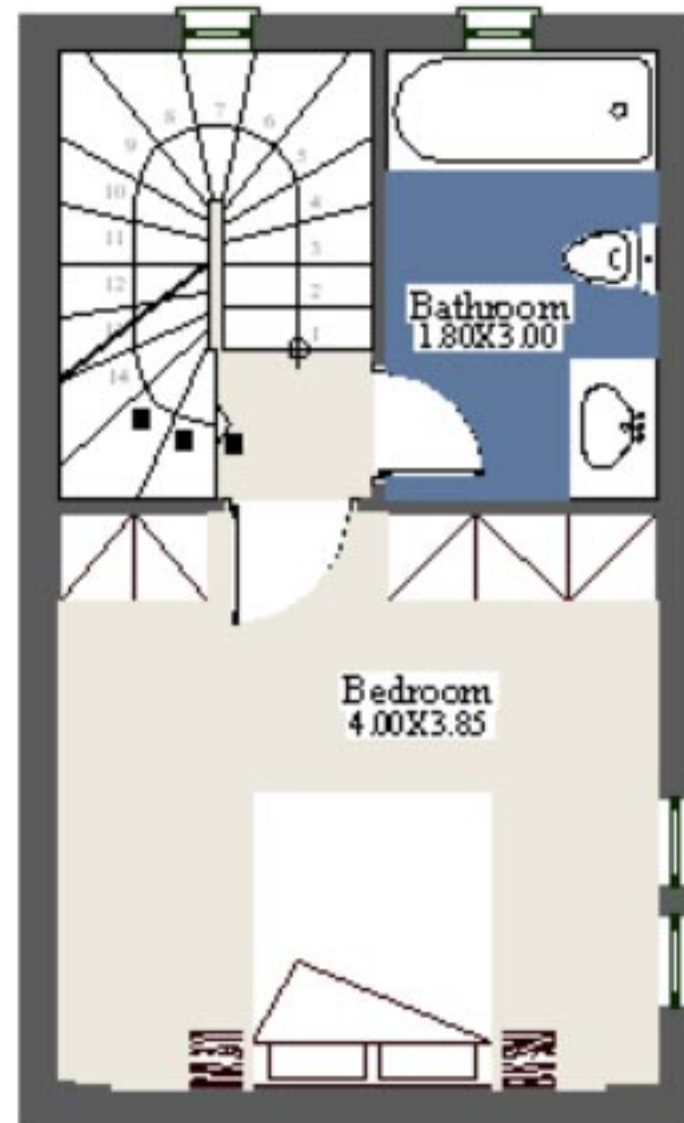

PROPERTY A

BASEMENT

GROUND FLOOR

FIRST FLOOR

PROPERTY A					
	K1		K1		
Basement	sq.M. 33.53	Terrace	sq.M. 6.41	Parking	yes
Ground Floor	sq.M. 33.53	Patio	sq.M. 16.84	Heating	yes
First Floor	sq.M. 30.38	Garden	sq.M. 10.38	Air Condition	yes
TOTAL	sq.M. 97.44				

MAISONNETTES TYPE A

BASEMENT sq.M. 33.53

MAISONNETTES TYPE A

GROUND FLOOR sq.M. 33.53

MAISONNETTES TYPE A

FIRST FLOOR sq.M. 30.38