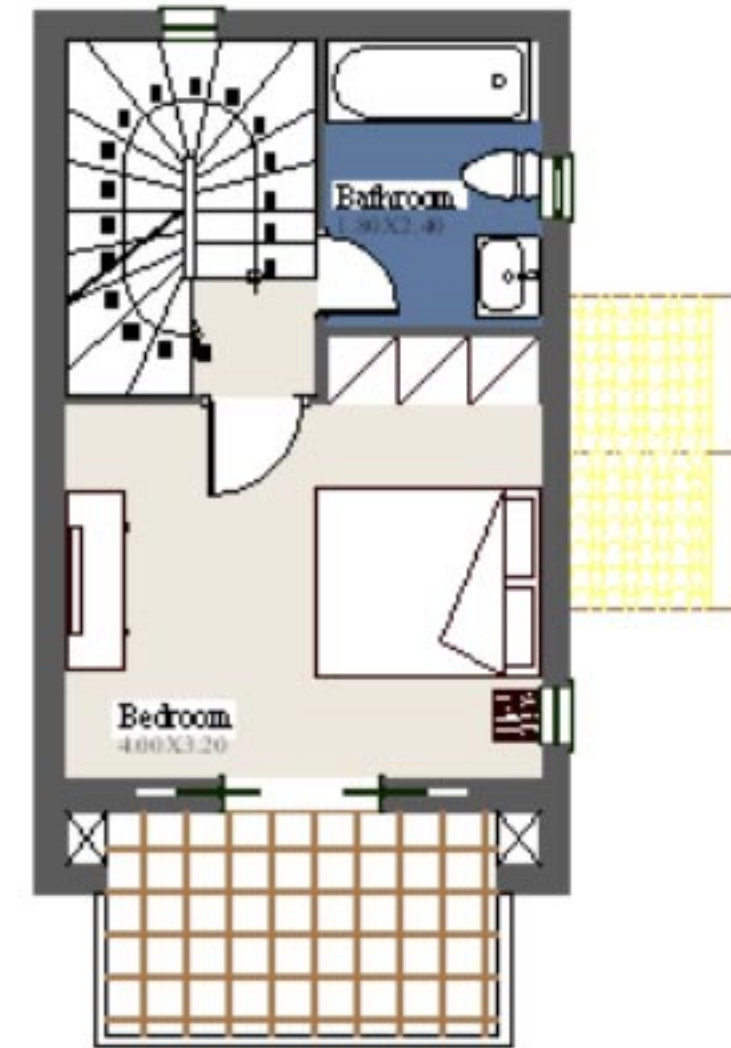

PROPERTY A

BASEMENT

GROUND FLOOR

FIRST FLOOR

PROPERTY A					
	K1		K1		
Basement	sq.M. 33.53	Terrace	sq.M. 6.41	Parking	yes
Ground Floor	sq.M. 33.53	Patio	sq.M. 16.84	Heating	yes
First Floor	sq.M. 30.38	Garden	sq.M. 10.38	Air Condition	yes
TOTAL	sq.M. 97.44				

MAISONNETTES TYPE A

BASEMENT sq.M. 33.53

MAISONNETTES TYPE A

GROUND FLOOR sq.M. 33.53

MAISONNETTES TYPE A

FIRST FLOOR sq.M. 30.38