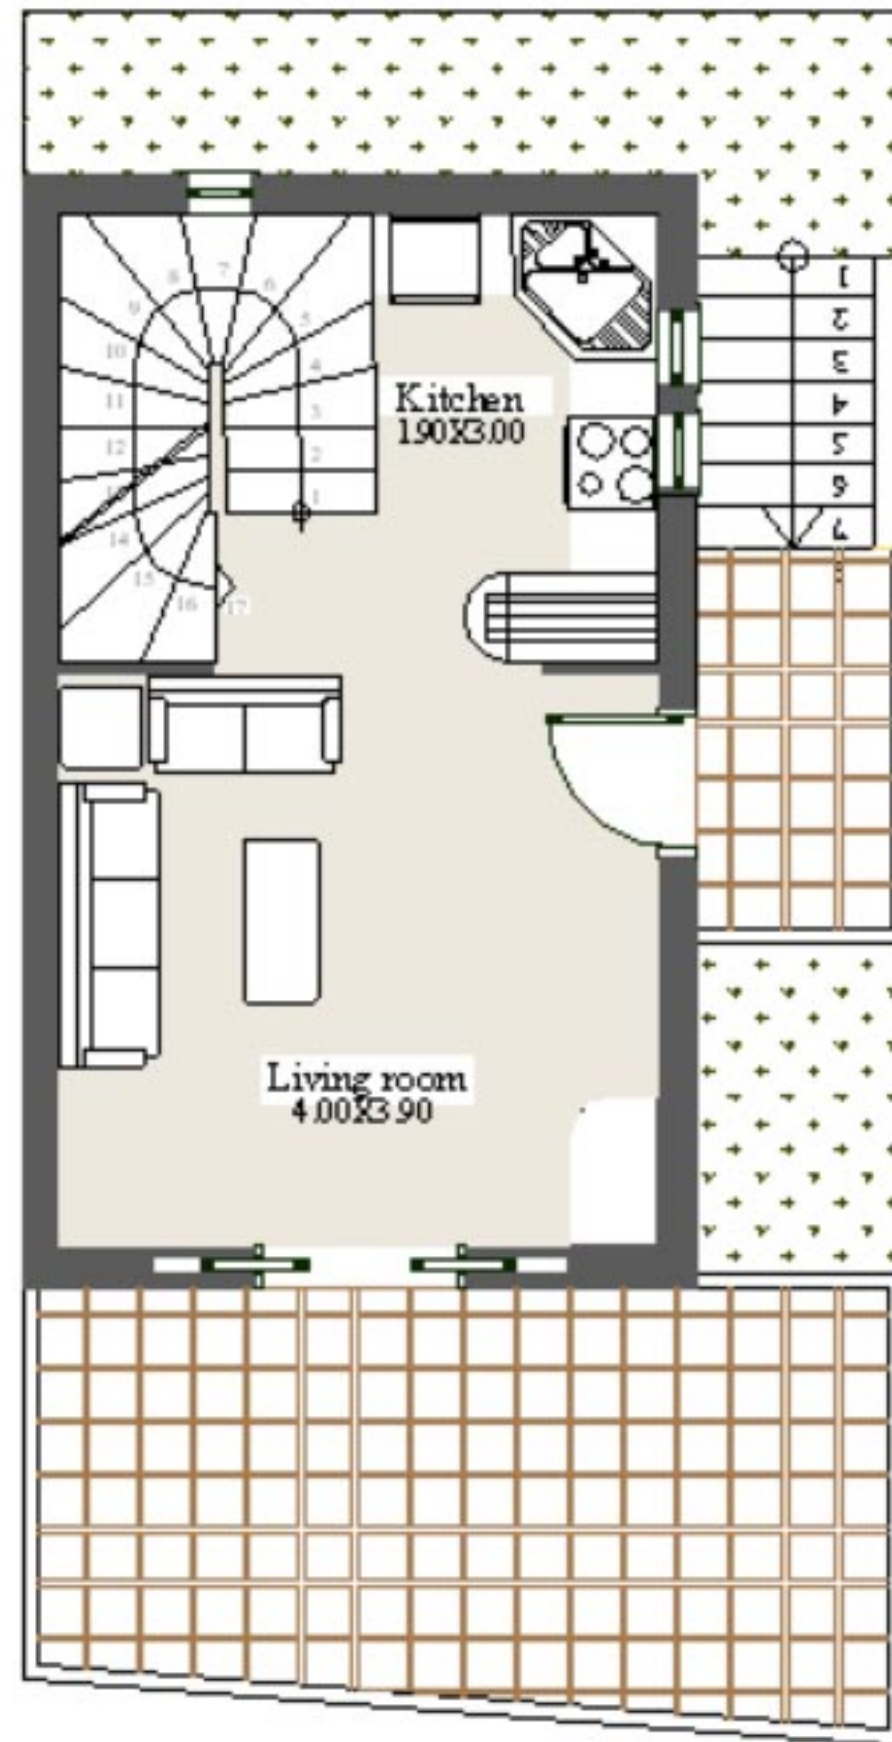

PROPERTY A

BASEMENT

GROUND FLOOR

FIRST FLOOR

PROPERTY A					
	K1		K1		
Basement	sq.M. 33.53	Terrace	sq.M. 6.41	Parking	yes
Ground Floor	sq.M. 33.53	Patio	sq.M. 16.84	Heating	yes
First Floor	sq.M. 30.38	Garden	sq.M. 10.38	Air Condition	yes
TOTAL	sq.M. 97.44				

MAISONNETTES TYPE A

BASEMENT sq.M. 33.53

MAISONNETTES TYPE A

GROUND FLOOR sq.M. 33.53

MAISONNETTES TYPE A

FIRST FLOOR sq.M. 30.38